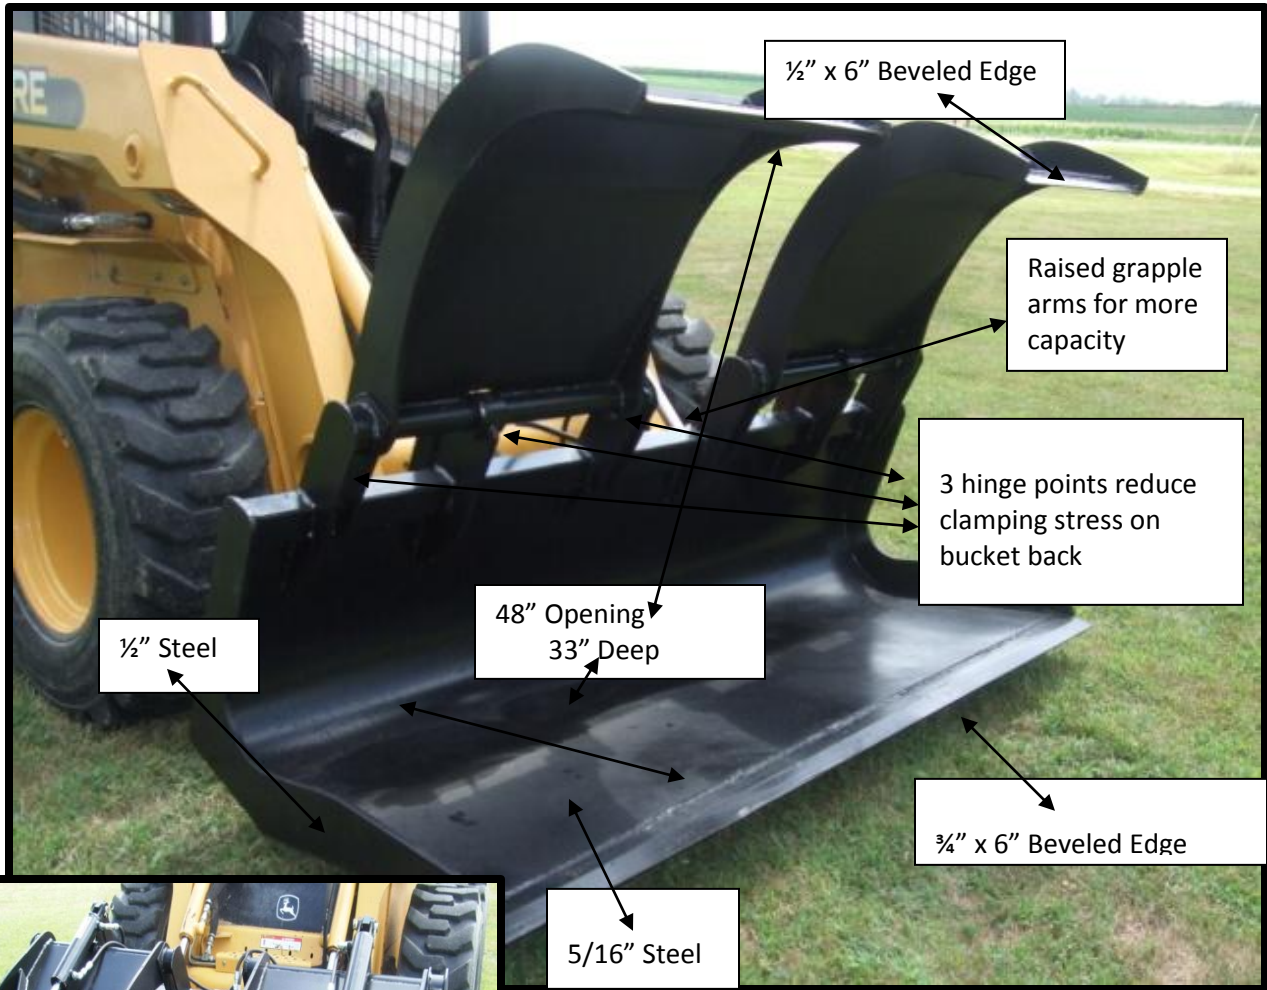

# DEBRIS HANDLING GRAPPLE BUCKET

Low profile bucket design with raised grapple arms allows visual of material to be scooped

Cylinders & hoses to 6' included

- 60" ....\$2280.00
- 66" ....\$2322.00
- 72" ....\$2358.00
- 80" ....\$2412.00